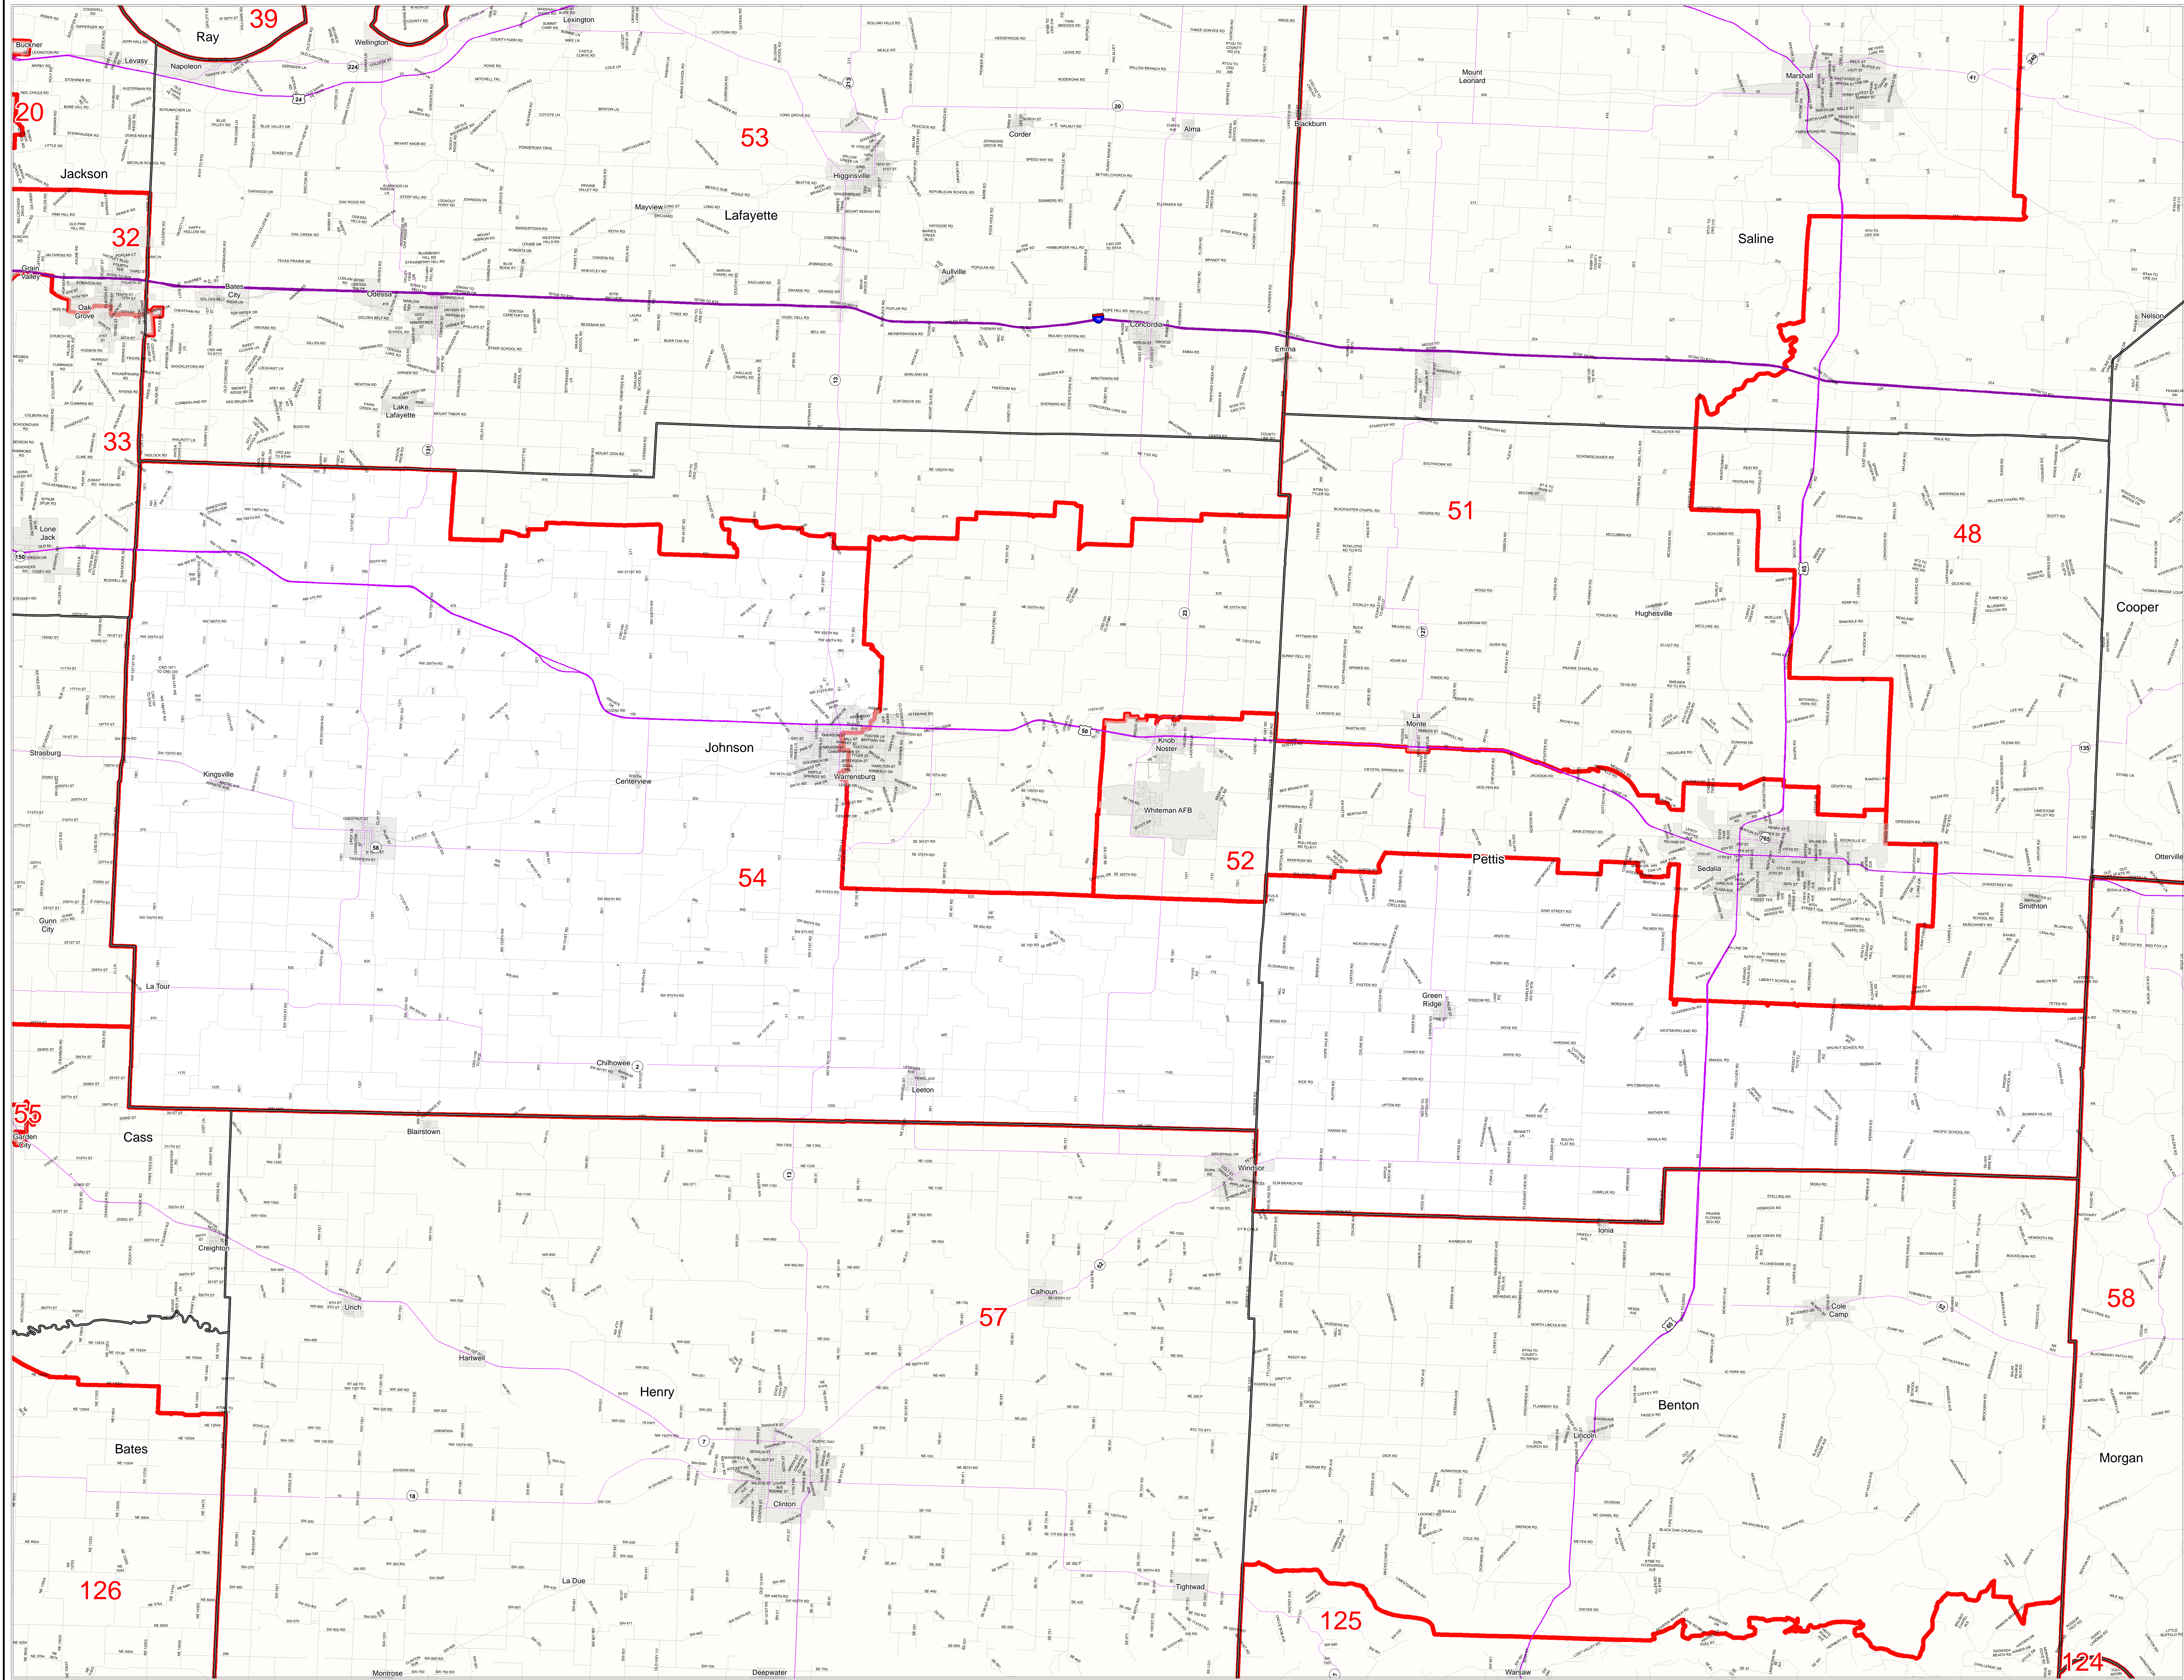

# Missouri State House District Number 54

## House Apportionment Plan 2011

- Districts
- Counties
- Interstates
- U.S. Highways
- MO Highways
- Streets
- Incorporated Places\*
- Area Outside of Featured District

Note: \*Includes census designated places (CDPs).